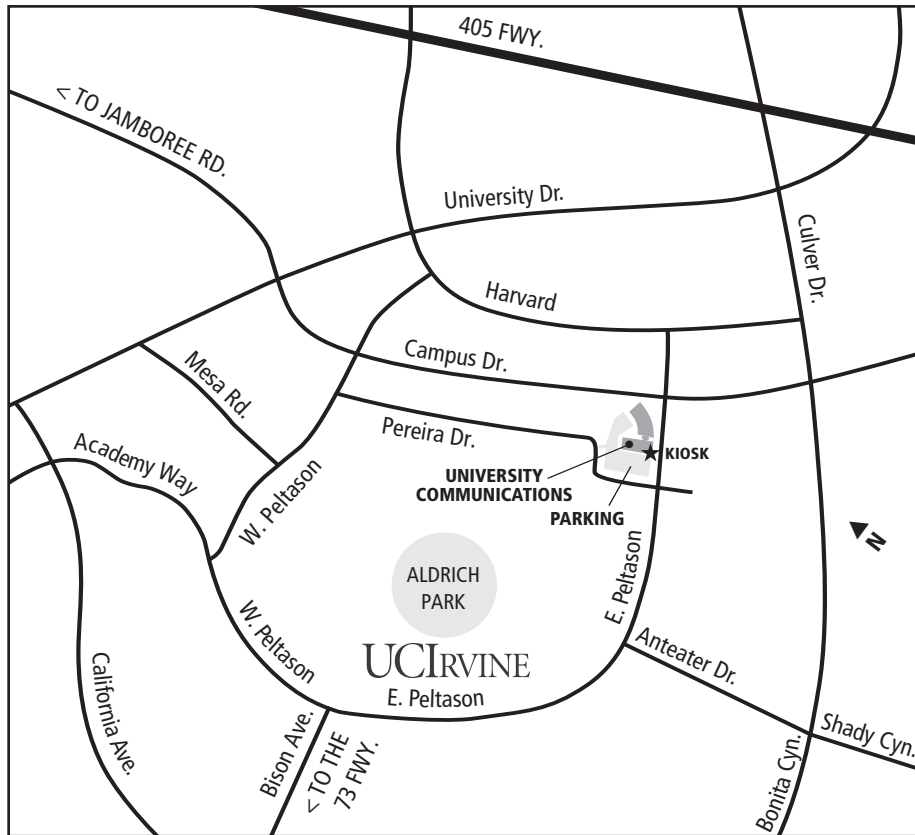

UNIVERSITY of CALIFORNIA • IRVINE

University Communications

401 E. Peltason, Berkeley Place South Tower, Suite 4650 (Fourth Floor)
Irvine, CA • 92697-5615 • (949) 824-6922

DIRECTIONS TO UNIVERSITY COMMUNICATIONS OFFICE

405 FREEWAY

From the North

Exit at Jamboree Rd.
Right on Jamboree Rd.
Left on Campus Dr.
Right on E. Peltason Dr. into UCI
Right on Pereira Dr.
First right into Berkeley Place lot

From the South

Exit at University Dr.
Left on University Dr.
Left on Culver Dr.
Right on Campus Dr.
Left on E. Peltason Dr. into UCI
Right on Pereira Dr.
First right into Berkeley Place lot

5 FREEWAY

From the North

Take 5 South to 55 South to 73 South
Exit at Bison Ave.
Left on Bison Ave. into UCI
Right on E. Peltason Dr.
Left on Pereira Dr.
First right into Berkeley Place lot

From the South

Take 5 North to 405 North
Exit at University Dr.
Left on University Dr.
Left on Culver Dr.
Right on Campus Dr.
Left on E. Peltason Dr. into UCI
Right on Pereira Dr.
First right into Berkeley Place lot

73 FREEWAY

From the North

Exit at Bison Ave.
Left on Bison Ave. into UCI
Right on E. Peltason Dr.
Left on Pereira Dr.
First right into Berkeley Place lot

From the South (toll)

Exit at Bison Ave.
Right on Bison Ave. into UCI
Right on E. Peltason Dr.
Left on Pereira Dr.
First right into Berkeley Place lot

55 FREEWAY

From the North

Take 55 South to 73 South
Exit at Bison Ave.
Left on Bison Ave. into UCI
Right on E. Peltason Dr.
Left on Pereira Dr.
First right into Berkeley Place lot

From the South

Take 55 North to 73 South
Exit at Bison Ave.
Left on Bison Ave. into UCI
Right on E. Peltason Dr.
Left on Pereira Dr.
First right into Berkeley Place lot

PARKING: Metered stalls subject to availability. One-day permits are available for use in any space marked "Preferred-AR." Please call ahead to have a staff member reserve a permit. Pick up permit at information/parking kiosk on East Peltason Drive; kiosk is marked with a star (★) on the map. Permits must be displayed on vehicle's windshield.