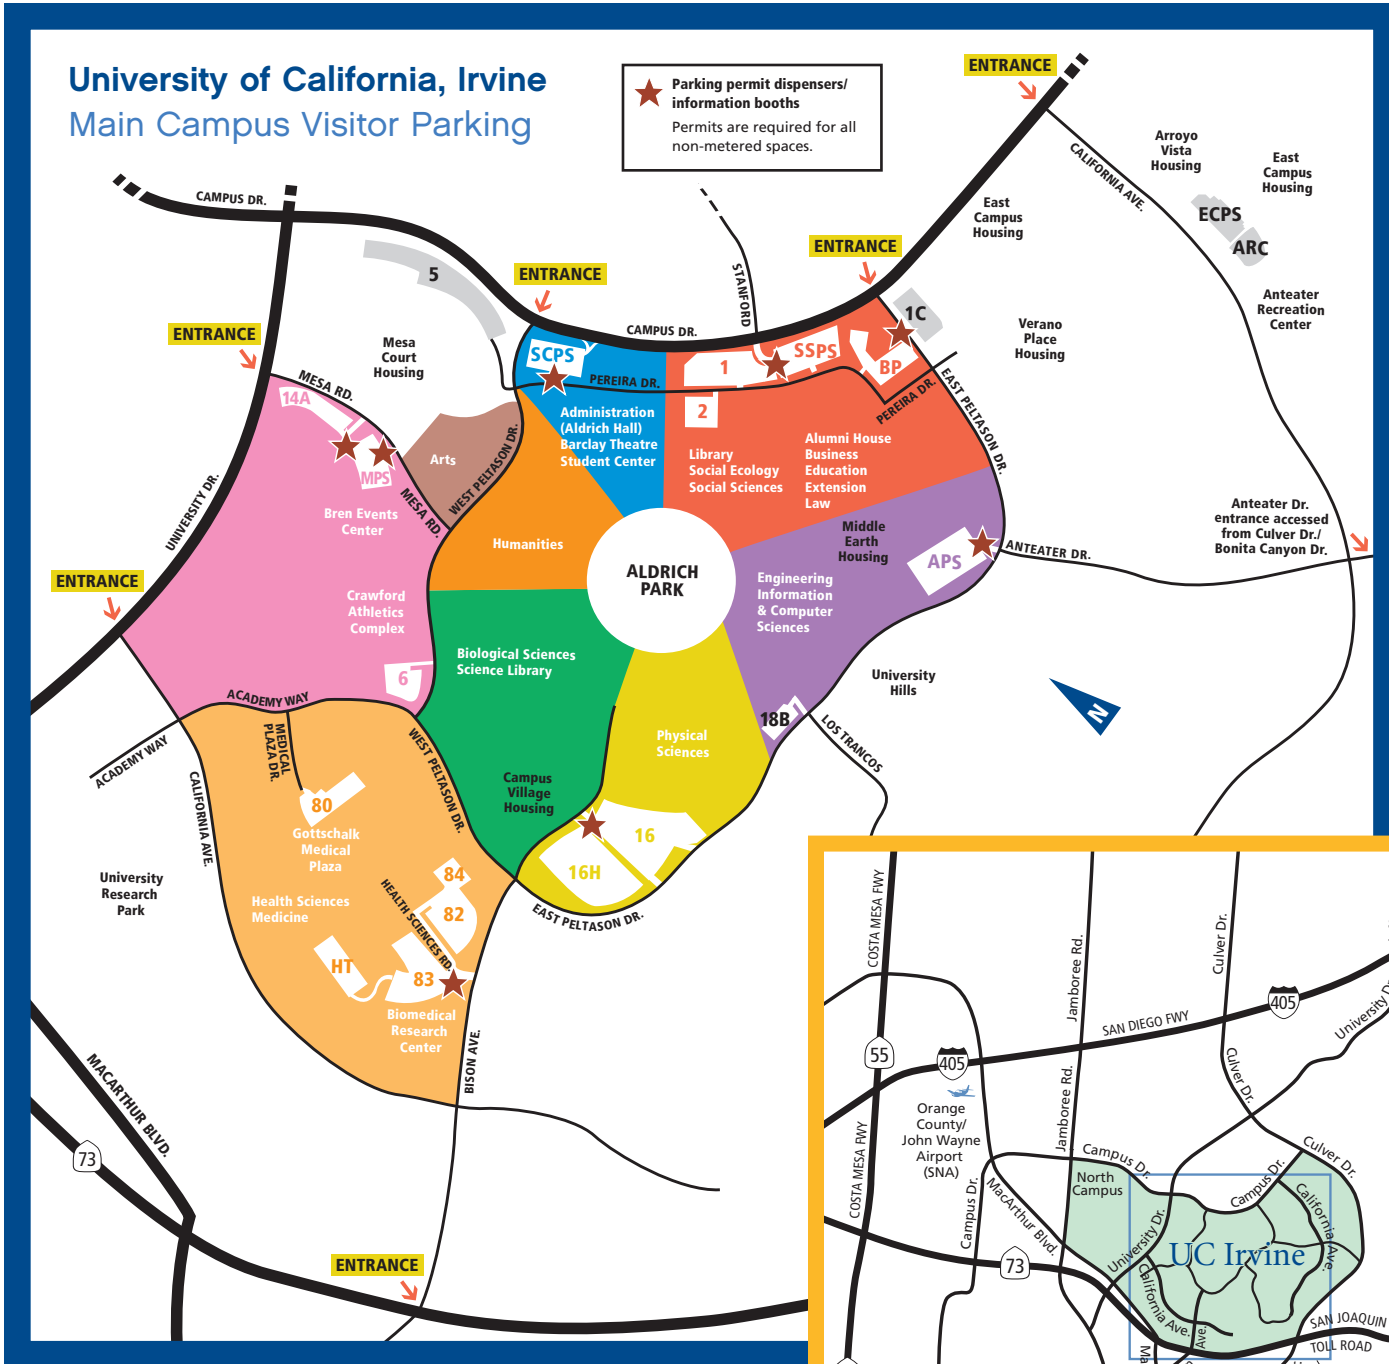

University of California, Irvine Main Campus Visitor Parking

★ Parking permit dispensers/
information booths
Permits are required for all
non-metered spaces.

www.uci.edu/campusmap